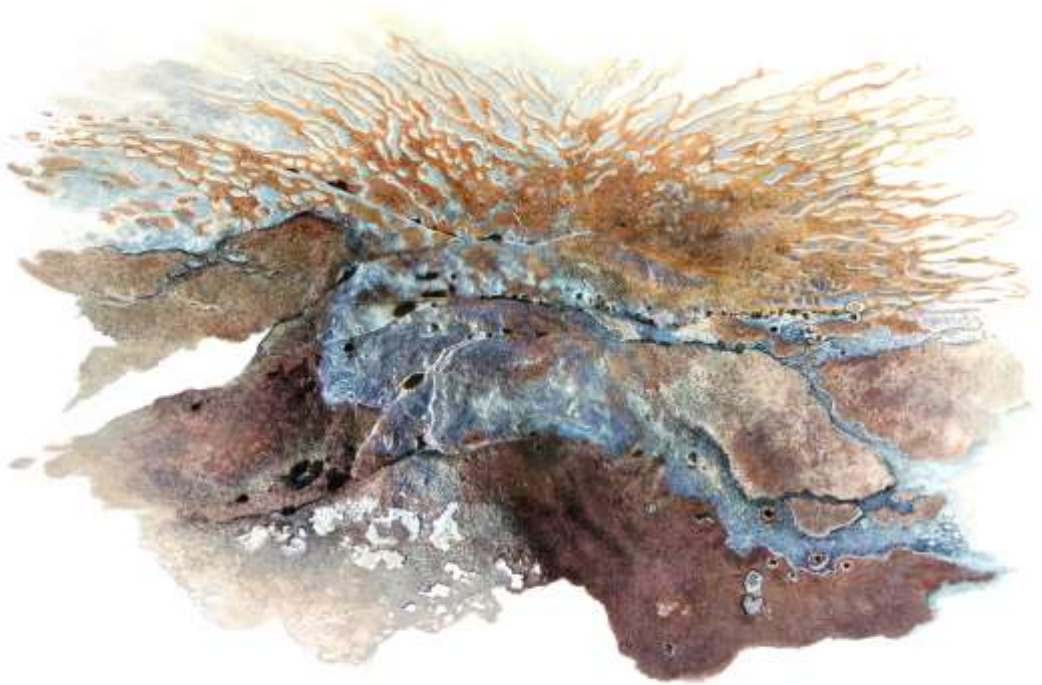

DOMINIQUE GAIS

THE RHUE SERIES

25 Aug — 31 Oct 2017

RHUEART

EW

WATER SUBLIMATION Photo and ink on paper 2017

THE RHUE SERIES

An exhibition of Photo painting by

DOMINIQUE GAIS

26 Aug—31 Oct 2017

A French artist who spent time in Rhue, Scotland during the winter of 2017. This work is in response to the environment surrounding Rhue and the collaboration between her and Landscape painter James Hawkins. The infinite variations of nature are the basis of her creation; she uses these elements by changing their context. Her paintings and her "photo-paintings" describe a dreamed reality, expressive, trying to show the abstraction of nature.